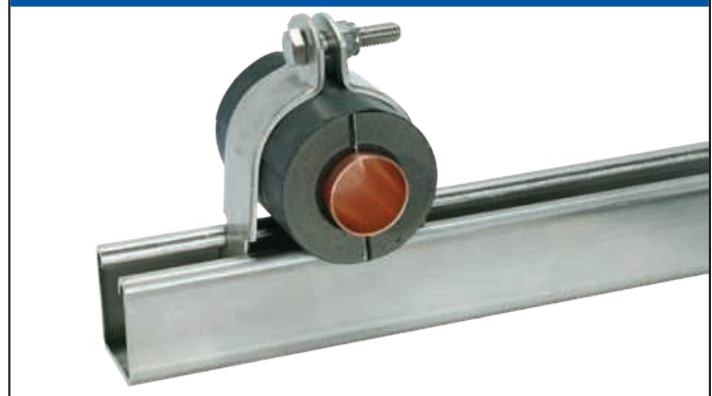

Stainless Steel Strut and Accessories

- Stocked in CA, FL and TX for Quick Delivery
- Domestically Made
- Short Lead Times
- Stainless Steel Type 304 and Type 316

STAINLESS STEEL STRUT FITTINGS

CUSH-A-NATOR®

CUSH-A-THERM®

www.ZSi-Foster.com

(800) 323-7053

ZSi-Foster

Canton, MI | La Mirada, CA | Ocala, FL | Springfield, MO

STRUT

Strut	Dimensions			Steel Ga.	Hole Patterns			Special Metals		
	Style	W	H		SS	SL	H	ST304	ST316	
W100		1 5/8" (41mm)	2 7/16" (62mm)	12	◆	◆	◆	■	■	
W101			4 7/8" (124mm)		◆	◆	◆	■	■	
W150			3 1/4" (83mm)		◆	◆	◆	■	■	
W151			6 1/2" (165mm)		◆	◆	◆	■	■	
W200			1 5/8" (41mm)		◆	◆	◆	■	■	
W201			3 1/4" (83mm)		◆	◆	◆	■	■	
W210			1 5/8" (41mm)	14	◆	◆	◆	■	■	
W211			3 1/4" (83mm)		◆	◆	◆	■	■	
W300			1 3/8" (35mm)	12	◆	◆	◆	■	■	
W301			2 3/4" (70mm)		◆	◆	◆	■	■	
W400			16	13/16" (21mm)	◆	◆	◆	■	■	
W401				1 5/8" (41mm)	◆	◆	◆	■	■	
W500			14	13/16" (21mm)	◆	◆	◆	■	■	
W501				1 5/8" (41mm)	◆	◆	◆	■	■	
W800			1 5/8" (41mm)	1" (25mm)	12	◆	◆	◆	■	■
W801				2" (51mm)		◆	◆	◆	■	■
W900		7/8" (23mm)		◆		◆	◆	■	■	
W901		1 3/4" (44mm)		◆		◆	◆	■	■	

ALPHA SERIES™

CUSH-A-CLAMP®

OMEGA SERIES™

LOOP CLAMPS