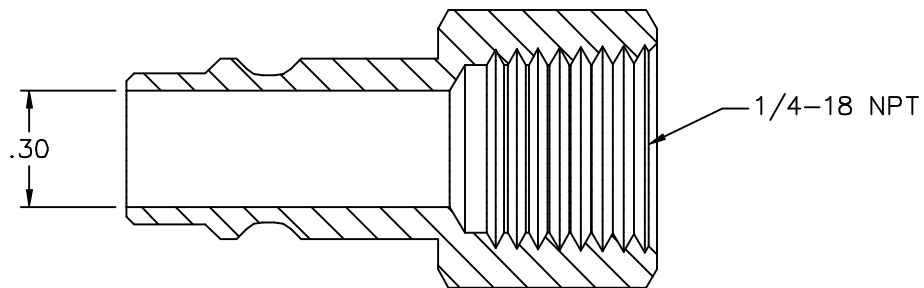

5/8 HEX

NOT TO SCALE

DIMENSIONS ARE FOR REFERENCE ONLY.

FOSTER MANUFACTURING COMPANY, INC.		DATE
2324 W. BATTLEFIELD ROAD		4-19-22
SPRINGFIELD, MISSOURI		DRAWING NUMBER
TITLE		EHF11
PROFILE DRAWING, PLUG, EUROPEAN HIGH-FLOW, 1/4 FPT, ALL METALS		