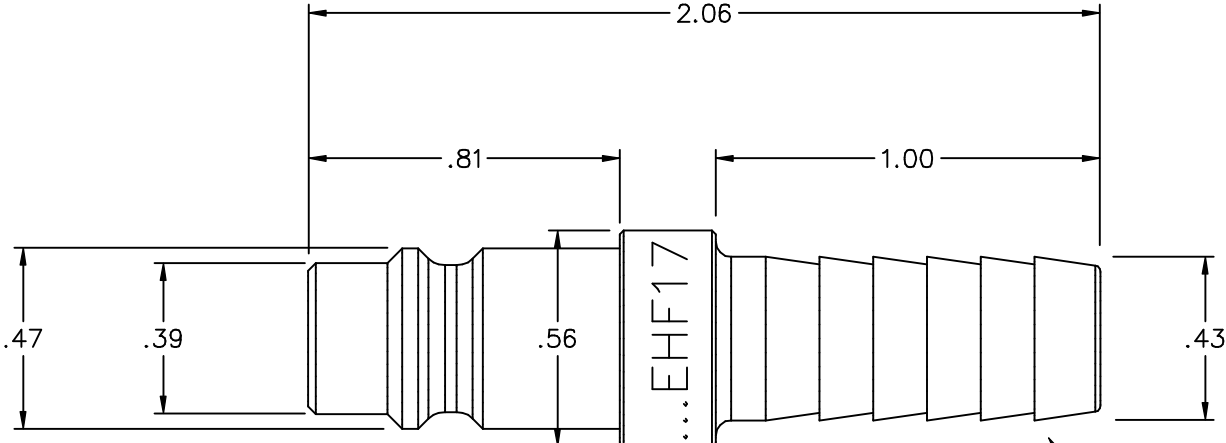

NOT TO SCALE

DIMENSIONS ARE FOR REFERENCE ONLY

BARBED HOSE STEM FOR  
USE WITH 3/8" I.D. HOSE  
AND HOSE CLAMP.

FOSTER MANUFACTURING COMPANY, INC. 2324 W. BATTLEFIELD ROAD		SPRINGFIELD, MISSOURI
TITLE PROFILE DRAWING, EHF17 PLUG, EUROPEAN HIGH-FLOW INTERCHANGE, HOSE STEM FOR 3/8" ID HOSE	DATE 1-14-22	DRAWING NUMBER EHF17