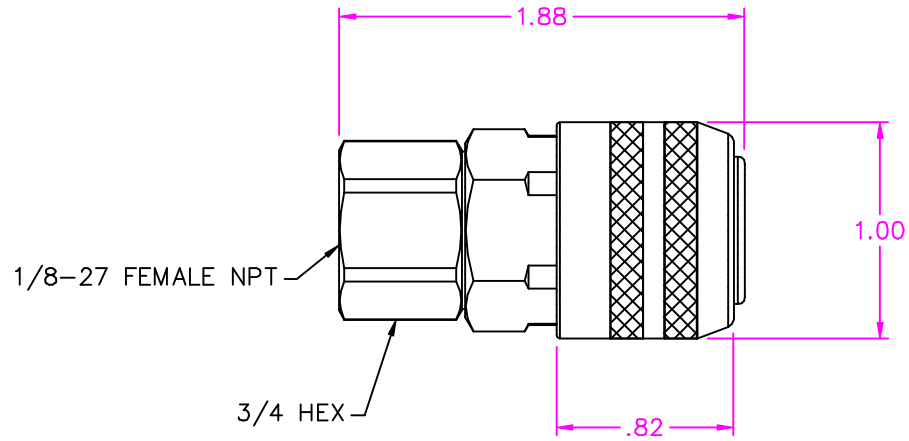

210M-2803

FOSTER MANUFACTURING COMPANY, INC. 2324 W. BATTLEFIELD ROAD SPRINGFIELD, MISSOURI	
TITLE	DATE
210M-2803 PROFILE DRAWING	10-8-08
	DRAWING NUMBER
	210M-2803