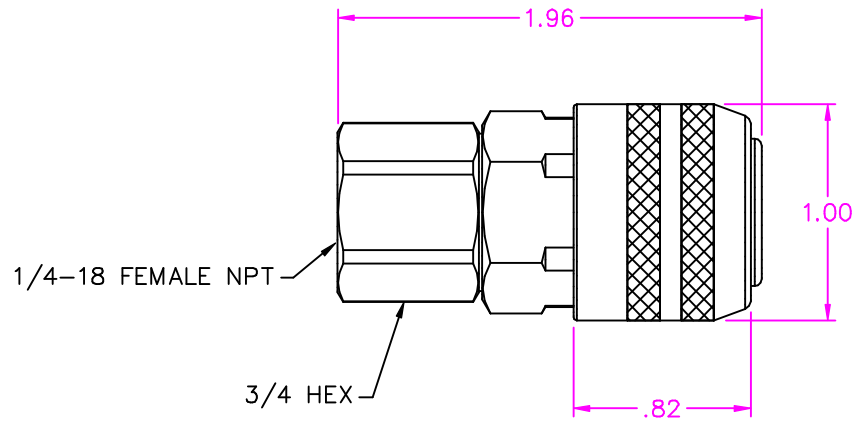

210M-3003

FOSTER MANUFACTURING COMPANY, INC. 2324 W. BATTLEFIELD ROAD SPRINGFIELD, MISSOURI	
TITLE	DATE
210M-3003 PROFILE DRAWING	10-8-08
	DRAWING NUMBER
	210M-3003