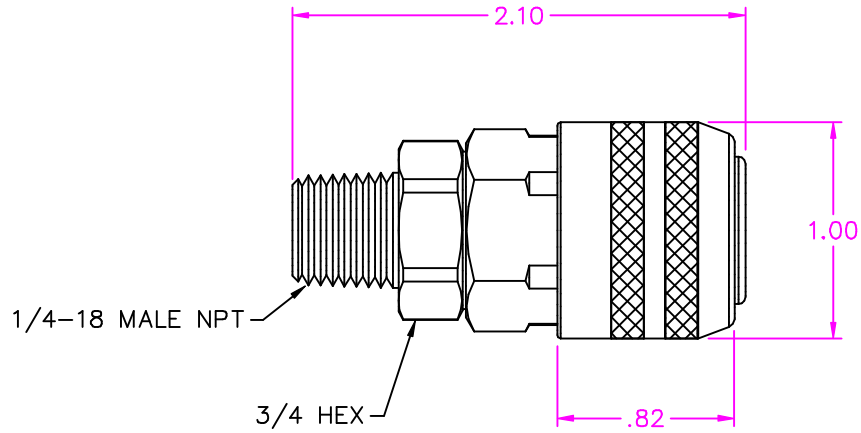

210M-3103

FOSTER MANUFACTURING COMPANY, INC.	
2324 W. BATTLEFIELD ROAD      SPRINGFIELD, MISSOURI	
TITLE	DATE
210M-3103 PROFILE DRAWING	10-8-08
	DRAWING NUMBER
	210M-3103