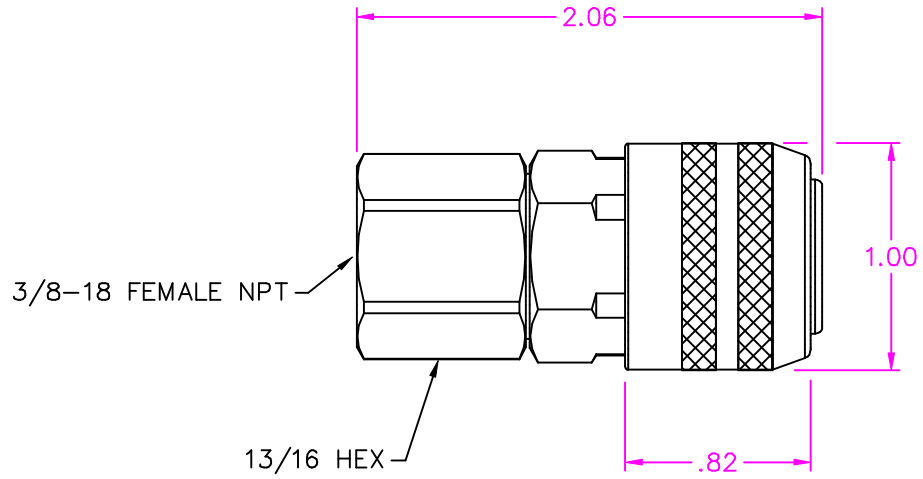

210M-3203

FOSTER MANUFACTURING COMPANY, INC.
2324 W. BATTLEFIELD ROAD SPRINGFIELD, MISSOURI

TITLE	DATE
210M-3203 PROFILE DRAWING	10-8-08
	DRAWING NUMBER
	210M-3203

OFFICE COPY