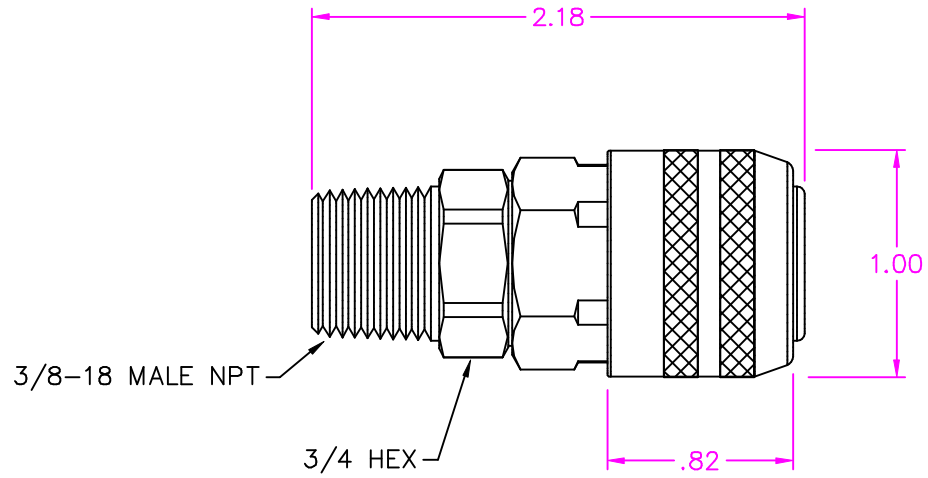

210M-3303

FOSTER MANUFACTURING COMPANY, INC.
2324 W. BATTLEFIELD ROAD SPRINGFIELD, MISSOURI

TITLE	DATE
210M-3303 PROFILE DRAWING	10-8-08
	DRAWING NUMBER
	210M-3303

OFFICE COPY