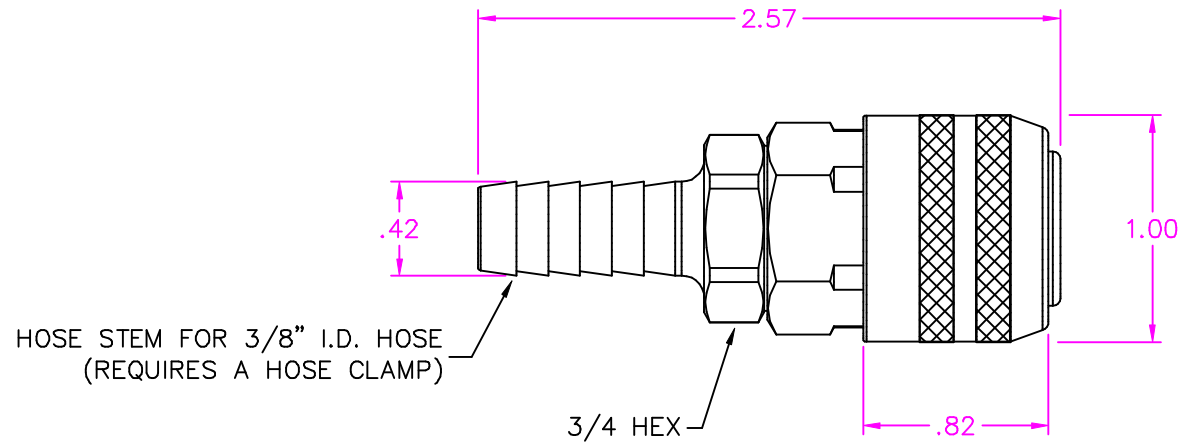

210M-3703

FOSTER MANUFACTURING COMPANY, INC.
2324 W. BATTLEFIELD ROAD SPRINGFIELD, MISSOURI

TITLE	DATE
210M-3703 PROFILE DRAWING	10-8-08
	DRAWING NUMBER
	210M-3703

OFFICE COPY