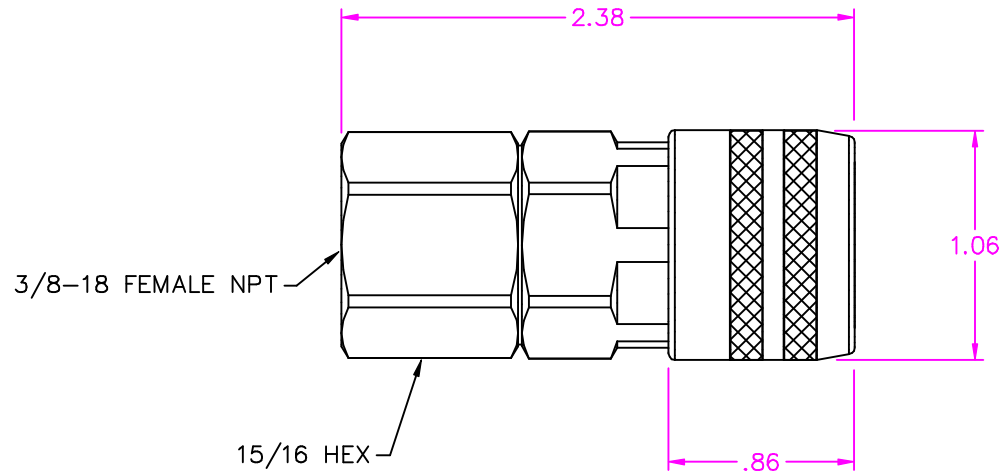

310M-4204

FOSTER MANUFACTURING COMPANY, INC.
2324 W. BATTLEFIELD ROAD SPRINGFIELD, MISSOURI

TITLE
310M-4204 PROFILE DRAWING

DATE
10-8-08
DRAWING NUMBER
310M-4204