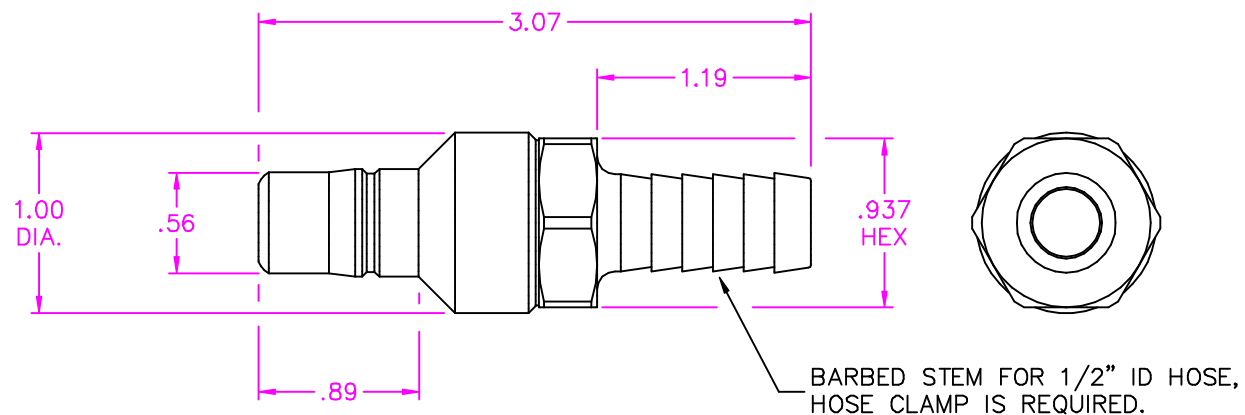

3L60G

FOSTER MANUFACTURING COMPANY, INC.
2324 W. BATTLEFIELD ROAD SPRINGFIELD, MISSOURI

TITLE
3L60G PROFILE DRAWING

DATE
11-26-12
DRAWING NUMBER
3L60G

OFFICE COPY