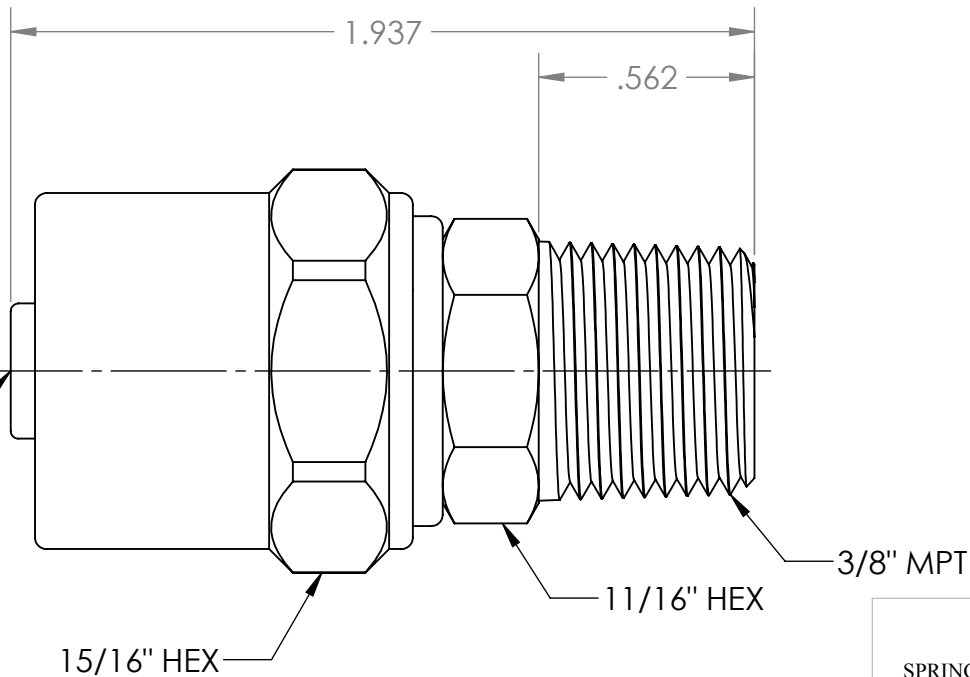

HOSE:
3/8" ID X 13/16" OD

DIMENSIONS ARE FOR REFERENCE ONLY. ACTUAL SIZES MAY VARY.

**TO ORDER PLEASE CONTACT
OUR SALES DEPARTMENT AT
SALES@COUPLERS.COM
OR PHONE (417)881-6600**

**FOR OUR FULL LINE OF
COUPLERS, CLAMPING AND
SUPPORT SYSTEMS PLEASE VISIT
WWW.ZSI-FOSTER.COM**

ZSi-FOSTER

SPRINGFIELD, MO

CANTON, MI

TITLE:

**REUSABLE HOSE
FITTING, NON-SWIVEL**

SIZE

DWG. NO.

A

4D13

SCALE: 2:1

SHEET 1 OF 1