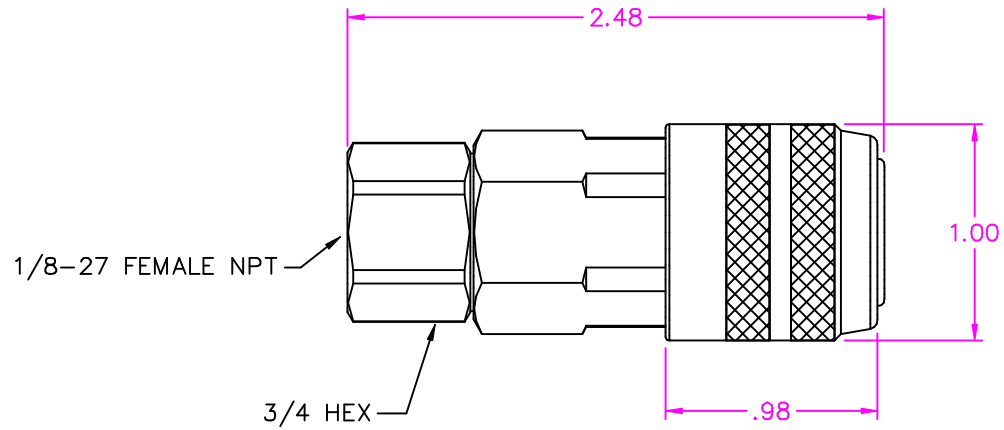

LN2803M

FOSTER MANUFACTURING COMPANY, INC.
2324 W. BATTLEFIELD ROAD SPRINGFIELD, MISSOURI

TITLE	DATE
LN2803M PROFILE DRAWING	10-9-08
	DRAWING NUMBER
	LN2803M