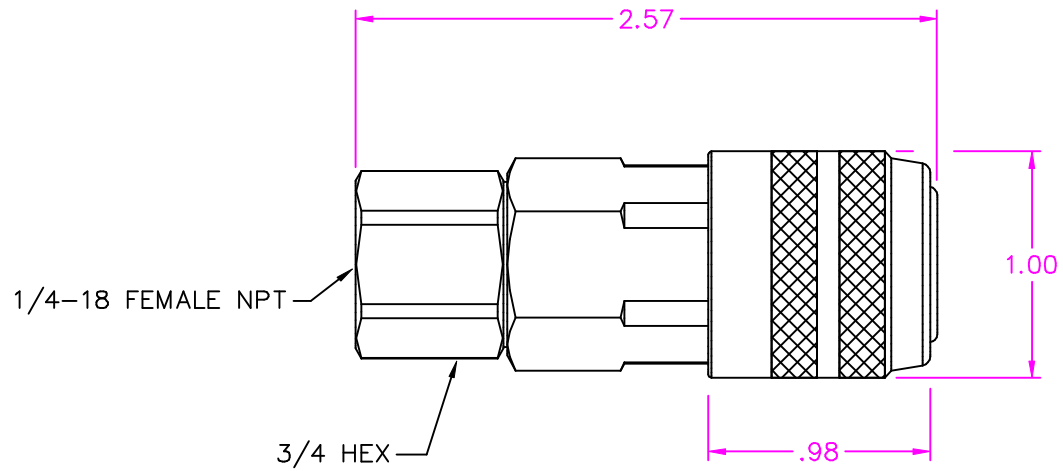

LN3003M

FOSTER MANUFACTURING COMPANY, INC.
2324 W. BATTLEFIELD ROAD SPRINGFIELD, MISSOURI

TITLE	DATE
LN3003M PROFILE DRAWING	10-9-08
	DRAWING NUMBER
	LN3003M

OFFICE COPY