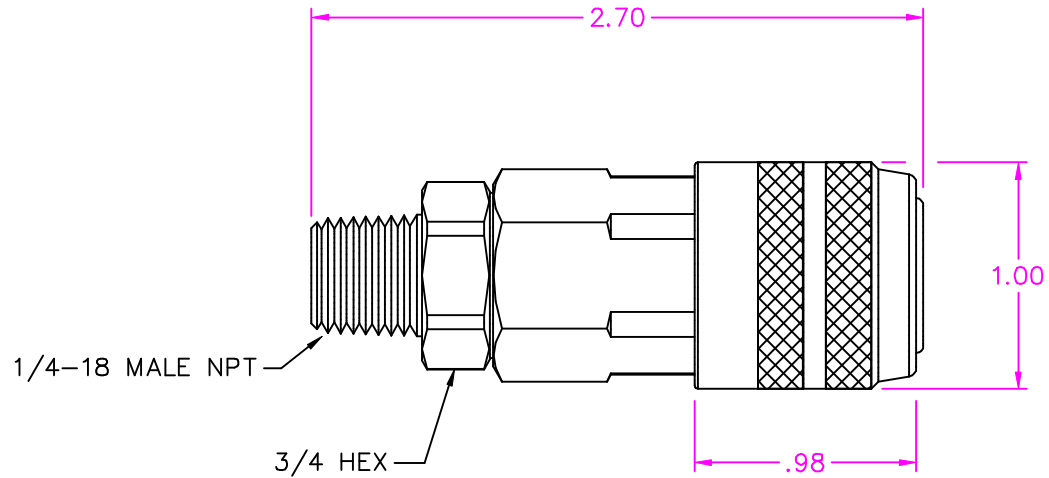

LN3103M

FOSTER MANUFACTURING COMPANY, INC.  
2324 W. BATTLEFIELD ROAD      SPRINGFIELD, MISSOURI

TITLE  
LN3103M PROFILE DRAWING

DATE  
10-9-08  
DRAWING NUMBER  
LN3103M

**OFFICE COPY**