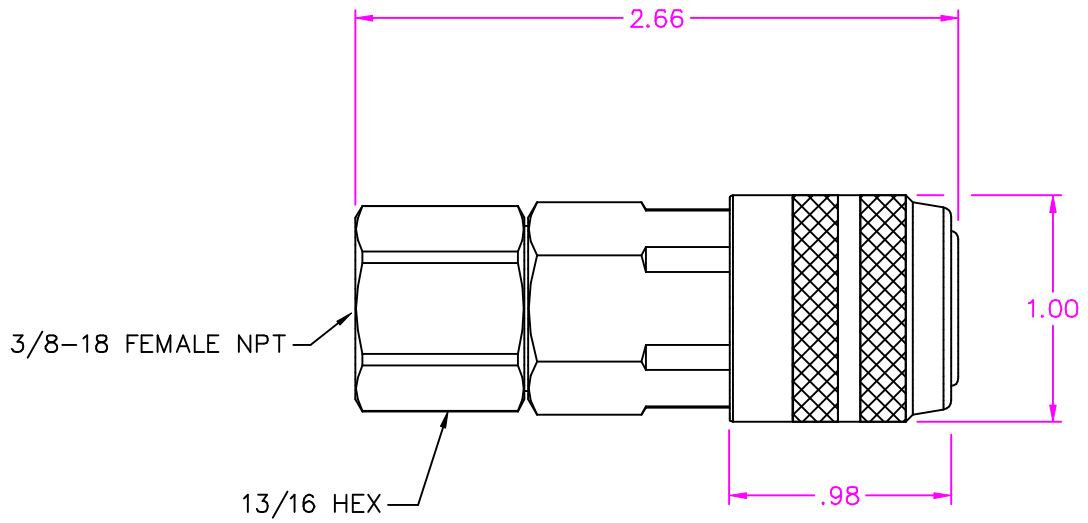

LN3203M

FOSTER MANUFACTURING COMPANY, INC.
2324 W. BATTLEFIELD ROAD SPRINGFIELD, MISSOURI

TITLE	DATE
LN3203M PROFILE DRAWING	10-9-08
	DRAWING NUMBER
	LN3203M

OFFICE COPY