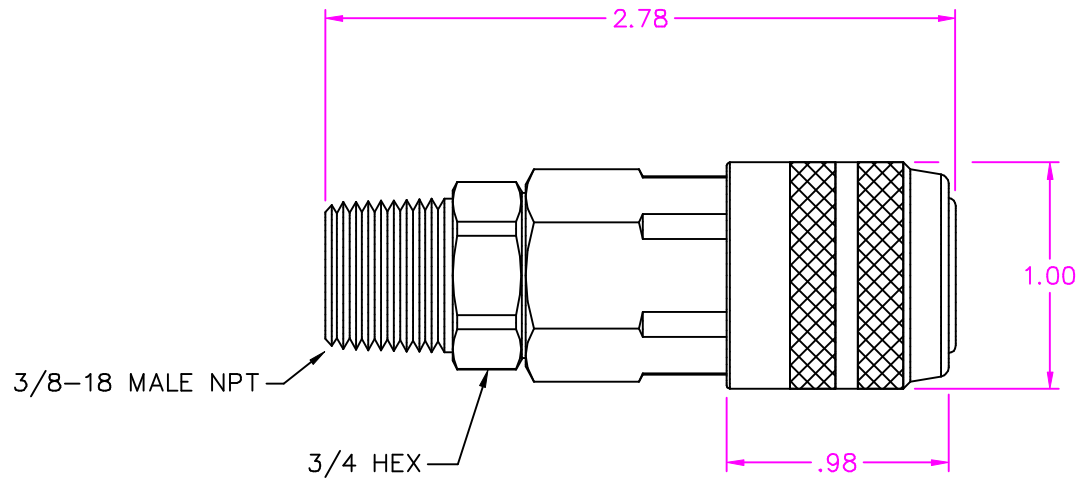

LN3303M

FOSTER MANUFACTURING COMPANY, INC.	
2324 W. BATTLEFIELD ROAD	SPRINGFIELD, MISSOURI
TITLE	DATE
LN3303M PROFILE DRAWING	10-9-08
	DRAWING NUMBER
	LN3303M

OFFICE COPY