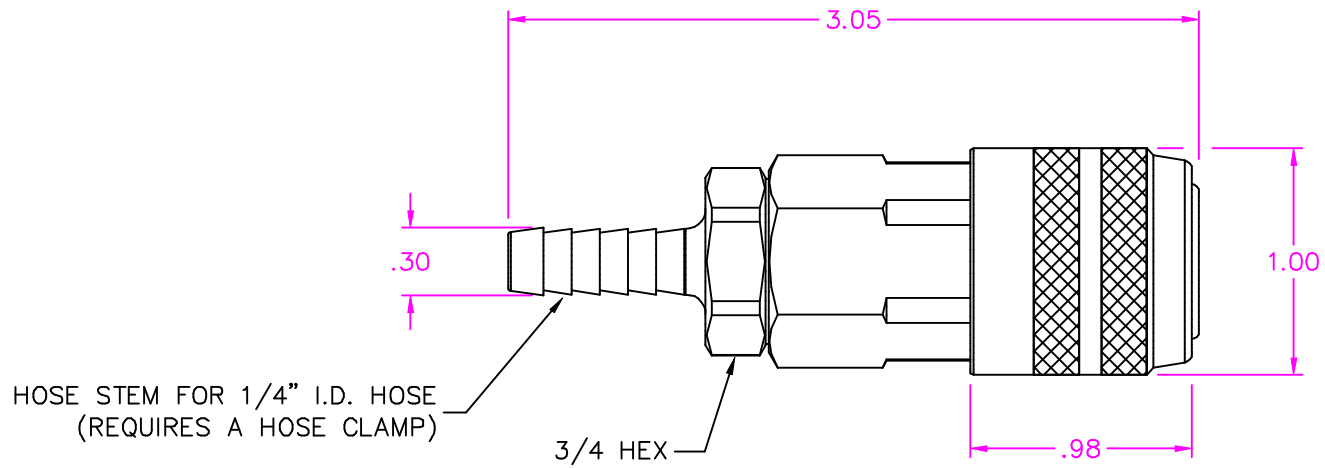

LN3603M

FOSTER MANUFACTURING COMPANY, INC. 2324 W. BATTLEFIELD ROAD		SPRINGFIELD, MISSOURI
TITLE	DATE	
LN3603M PROFILE DRAWING	10-9-08	
	DRAWING NUMBER	
	LN3603M	

OFFICE COPY